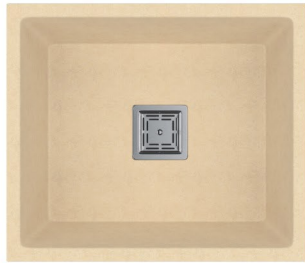

COLOUR	Mirror
SIZE	24x18x10
MRP	4650/-

QUARTZ KITCHEN SINK

QTZ - 01

GRANITE - ₹ 4000/-

METALLIC - ₹ 4500/-

Size: 18"x16"x8"

Weight: 9 kg. (Approx)

QTZ - 02