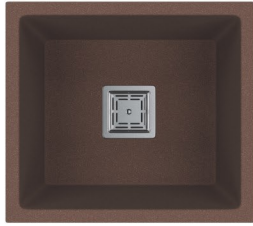

DRAIN BOARD (20years Guarantee)

OVERALL SIZE	BOWL SIZE	MRP (MIRROR)
37x18x8	16x14	3500/-
45x20x8	22x16	4500/-

DOUBLE BOWL (20years Guarantee)

OVERALL SIZE	BOWL SIZE	MRP (MIRROR)
37x18x8	16x14	4500/-
45x20x8	22x16	5500/-

HAND MADE SINK - SATIN MATT

OVERALL SIZE	MRP (MIRROR)
18x16x9	3000/-
21x18x9	3080/-
24x18x10	3150/-

HAND MADE SINK - COLOUR

COLOUR	Black
SIZE	24x18x10
MRP	4650/-

COLOUR	Gold
SIZE	24x18x10
MRP	4650/-

COLOUR	Rose Gold
SIZE	24x18x10
MRP	4650/-

COLOUR	Mirror
SIZE	24x18x10
MRP	4650/-

QUARTZ KITCHEN SINK

QTZ - 01

GRANITE - ₹ 4000/-

METALLIC - ₹ 4500/-

Size: 18"x16"x8"

Weight: 9 kg. (Approx)

QTZ - 02