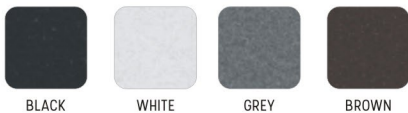

METALLIC - ₹ 13500/-

Size: 45"x20"x9"

Weight: 26 kg. (Approx)

METALLIC SERIES

BLACK

WHITE

GREY

BROWN